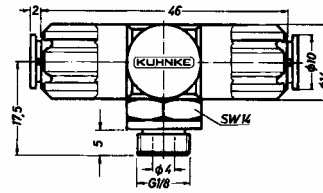

### Instant push-In Fittings for 6mm O.D. Tubing

**Stud Coupling**  
G 1/8 **56010**

**L – Banjo**  
G 1/8 **56090**

**T – Banjo**  
G 1/8 **56100**

**T – Banjo**  
G 1/8 **56105**

**Bulkhead Coupling**  
**56030**

**Elbow Coupling**  
**56040**

**T – Coupling**  
**56050**

**Y – Coupling**

(2) 4mm tube push-ins **56025**

**Reducer**

(1) 4mm push in **52015**