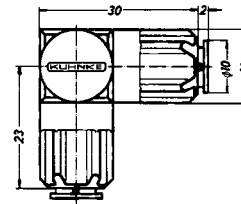

### Instant push-In Fittings for 6mm O.D. Tubing

**Stud Coupling**  
G 1/8 **56010**

**L – Banjo**  
G 1/8 **56090**

**T – Banjo**  
G 1/8 **56100**

**T – Banjo**  
G 1/8 **56105**

**Bulkhead Coupling**  
**56030**

**Elbow Coupling**  
**56040**

**T – Coupling**  
**56050**

**Y – Coupling**

(2) 4mm tube push-ins **56025**

**Reducer**

(1) 4mm push in **52015**