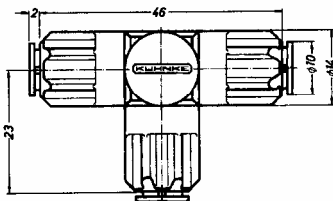

### Instant push-In Fittings for 6mm O.D. Tubing

**Stud Coupling**  
G 1/8 **56010**

**L – Banjo**  
G 1/8 **56090**

**T – Banjo**  
G 1/8 **56100**

**T – Banjo**  
G 1/8 **56105**

**Bulkhead Coupling**  
**56030**

**Elbow Coupling**  
**56040**

**T – Coupling**  
**56050**

**Y – Coupling**

(2) 4mm tube push-ins **56025**

**Reducer**

(1) 4mm push in **52015**