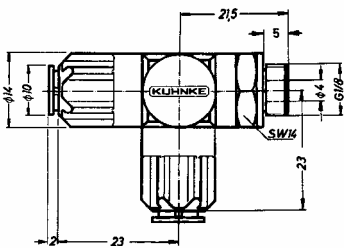

### Instant push-In Fittings for 6mm O.D. Tubing

**Stud Coupling**  
G 1/8 **56010**

**L – Banjo**  
G 1/8 **56090**

**T – Banjo**  
G 1/8 **56100**

**T – Banjo**  
G 1/8 **56105**

**Bulkhead Coupling**  
**56030**

**Elbow Coupling**  
**56040**

**T – Coupling**  
**56050**

**Y – Coupling**

(2) 4mm tube push-ins **56025**

**Reducer**

(1) 4mm push in **52015**