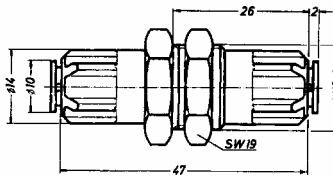

### Instant push-In Fittings for 6mm O.D. Tubing

**Stud Coupling**  
G 1/8 **56010**

**L – Banjo**  
G 1/8 **56090**

**T – Banjo**  
G 1/8 **56100**

**T – Banjo**  
G 1/8 **56105**

**Bulkhead Coupling**  
**56030**

**Elbow Coupling**  
**56040**

**T – Coupling**  
**56050**

**Y – Coupling**

(2) 4mm tube push-ins **56025**

**Reducer**

(1) 4mm push in **52015**