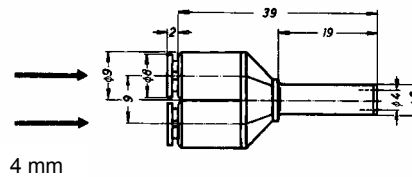

### Instant push-In Fittings for 6mm O.D. Tubing

**Stud Coupling**  
G 1/8 **56010**

**L – Banjo**  
G 1/8 **56090**

**T – Banjo**  
G 1/8 **56100**

**T – Banjo**  
G 1/8 **56105**

**Bulkhead Coupling**  
**56030**

**Elbow Coupling**  
**56040**

**T – Coupling**  
**56050**

**Y – Coupling**

(2) 4mm tube push-ins **56025**

**Reducer**

(1) 4mm push in **52015**